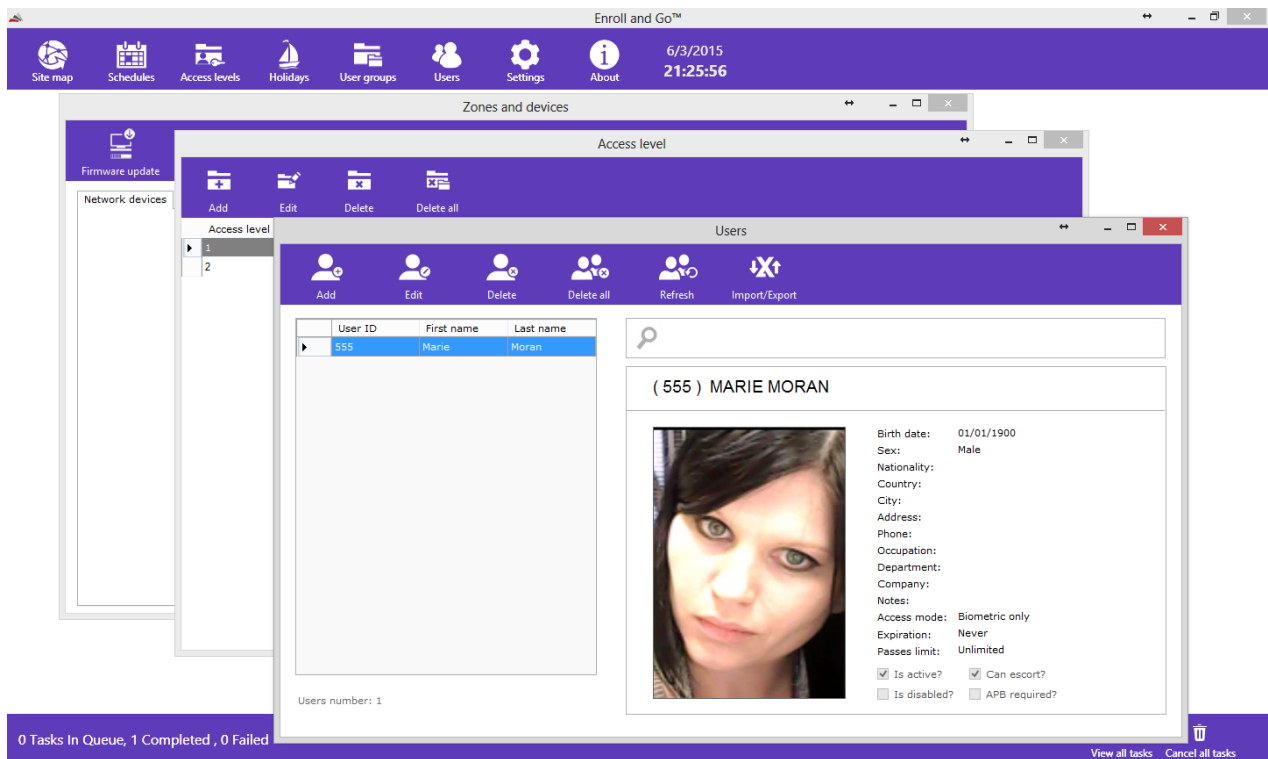

# ENROLL & GO

Simple Access Control Management Software that lets you manage up to 100 biometric terminals and up to 1000 users. Create and manage users, enroll Fingerprint & Palm Vein templates, manage schedules, access levels, create and manage site map and receive monitoring alerts from the devices.