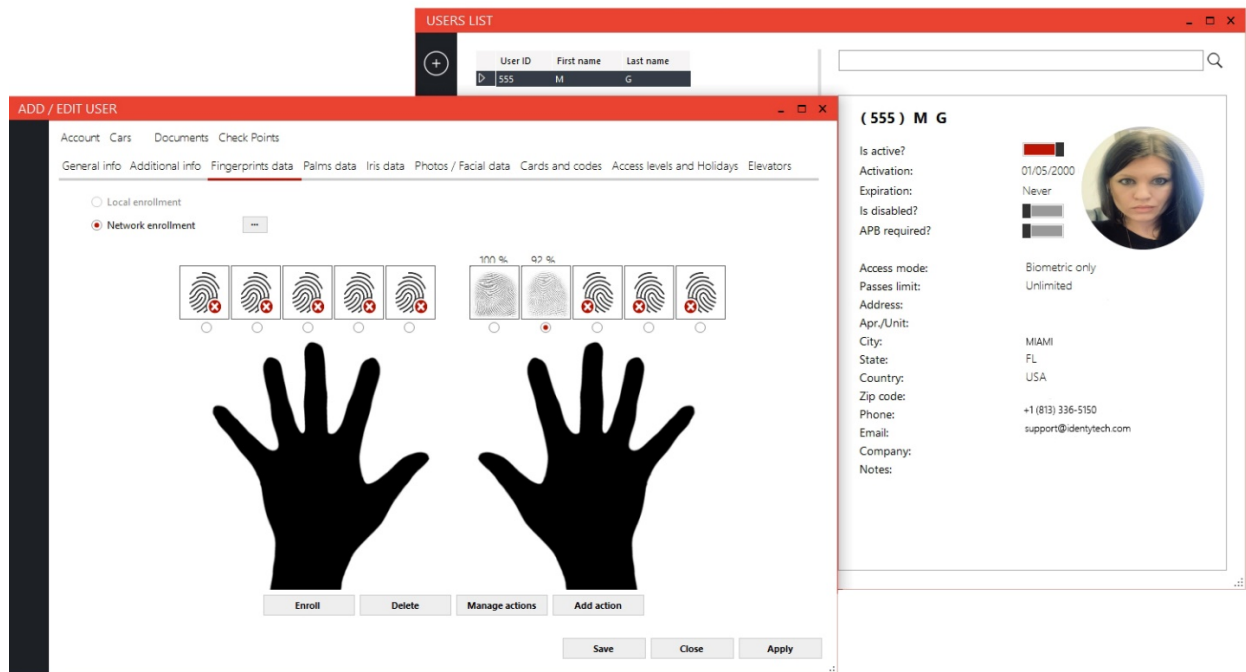

# IDENTYMANAGE

IdentyManage is a unified management software with seamless integration and interoperability between modalities. IdentyManage provides an Integrated Multi Biometrics authentication platform, Facial Recognition, Surveillance module, Access Control Management, Card Management system, Visitor management module and 3rd party API's.

### Multiple operation modes

Terminals can perform a Standalone Authentication (processing is done by the terminal) or a Server Based Authentication which allows faster processing for a large scale databases.

## Real-time monitoring

View, Classify and handle events seamlessly all in one place: LPR, Cameras, Access control devices, Facial Recognition, CheckPoints etc.